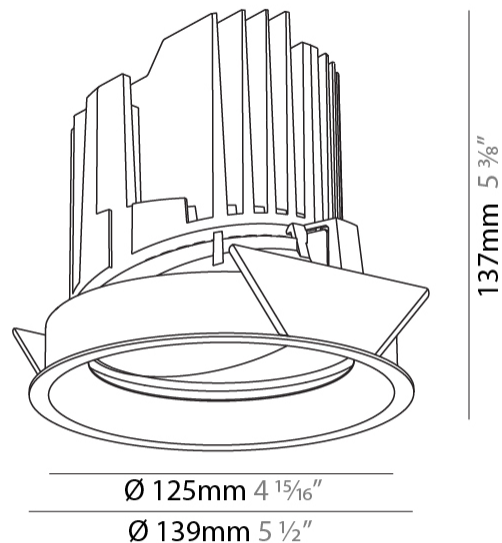

GENERAL

Series: Bioniq
 Subseries: Bioniq Round Adjustable
 Brand: Prolicht
 Division: Architectural
 Mounting Type: Recessed
 Mounting Location: Ceiling
 Subcategory: Downlight

PHYSICAL

Shape: Round
 Diameter (mm): 139
 Diameter (in): 5 1/2
 Height (mm): 137
 Height (in): 5 3/8
 Ceiling Thickness (mm): 10 / 12.5 / 15
 Ceiling Thickness (in): 3/8 or 1/2 or 9/16
 Min. Recessing Depth (mm): 150
 Min. Recessing Depth (in): 5 7/8
 Light Distribution: Adjustable / Downlight
 Weight (kg): 0.836
 Weight (lbs): 1.84
 Fixture Finish: SSR / BKV / CWI / CRY / HAB / UFT / ITA / RUA / FTG / MYG / LOD / PUS / FRO / FUP / KIA / POP / BLS / SPG / MEY / GOH / GUM / CHC / COM / ABZ / JAG / OBR / MOS / ROR
 Fixture Material: Aluminum Die Cast
 Cut-out Measurements: 130mm / 5 1/8"

LED

Number of LEDs: 1
 Color Temperature (°K): 2700 / 3000 / 3500 / 4000
 Max. Delivered Lumen (lm): 2191 / 2280 / 2415 / 2164
 Nominal Lumen (lm): 2909 / 3028 / 3208 / 3273
 CRI: >90 CRI
 Efficiency (%): 63.10%
 Lamp Life (hrs): 50000

OPTICAL

Reflector°: 18 / 38
 Optic°: Lens Pack - No Lens / Linear Spread Lens / Honeycomb / Spread Lens
 Adjustability: Rotational 355°; Tilt 30°

RATINGS AND CERTIFICATIONS

Certified By: Certified for North American Standards
 IP rating: IP20
 Zaneen Group Inc. © 2024, T 1800-388-3382, F 416-247-9319, www.zaneen.com